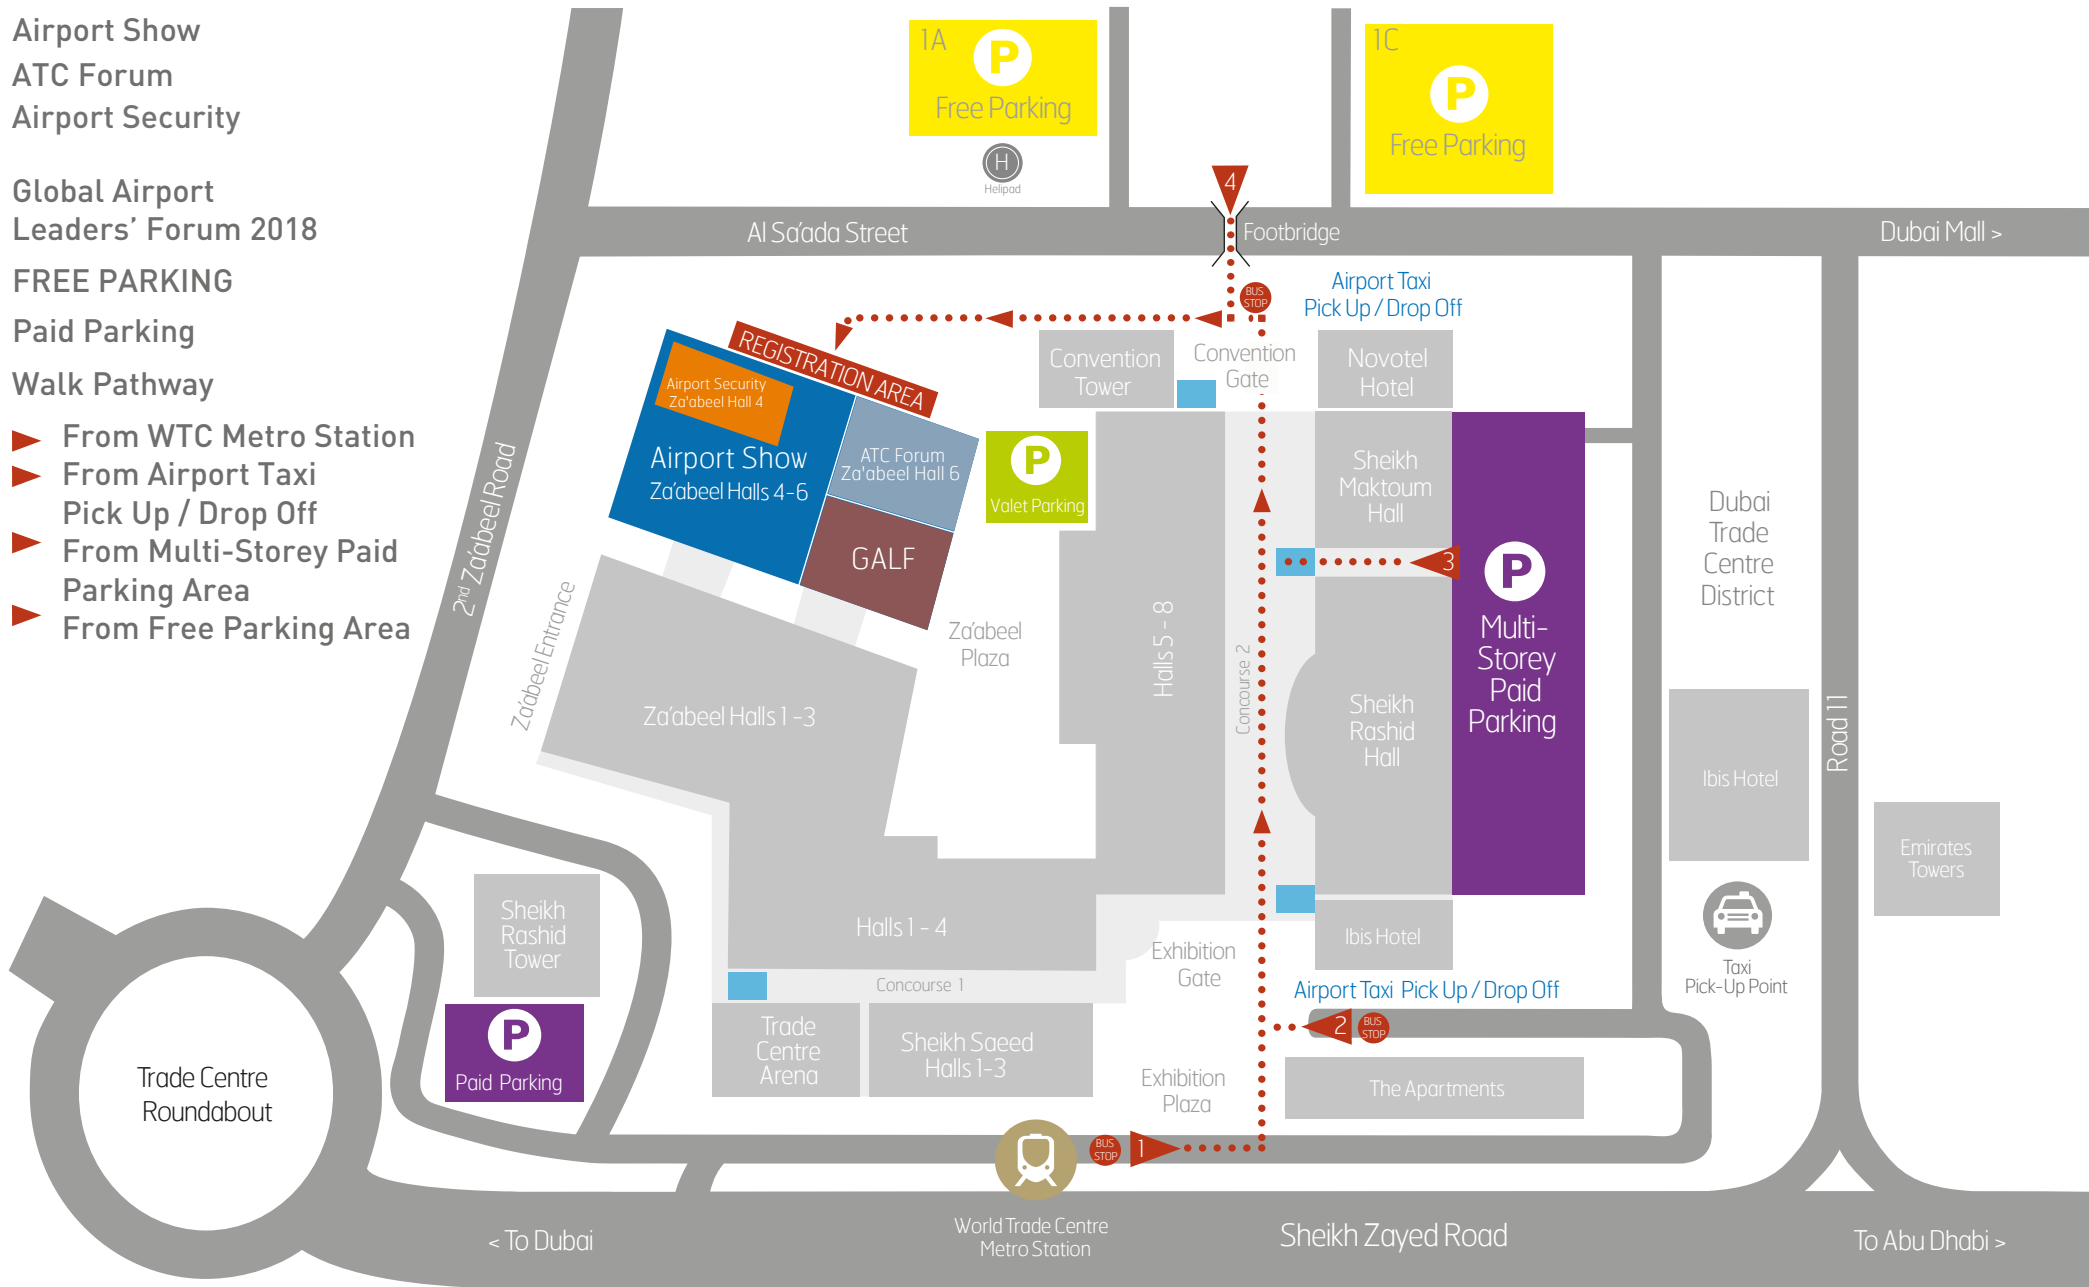

- Airport Show
- ATC Forum
- Airport Security

- Global Airport Leaders' Forum 2018

■ FREE PARKING

■ Paid Parking

■ Walk Pathway

- ▶ From WTC Metro Station
- ▶ From Airport Taxi Pick Up / Drop Off
- ▶ From Multi-Storey Paid Parking Area
- ▶ From Free Parking Area

Trade Centre Roundabout

< To Dubai

World Trade Centre Metro Station

Sheikh Zayed Road

To Abu Dhabi >