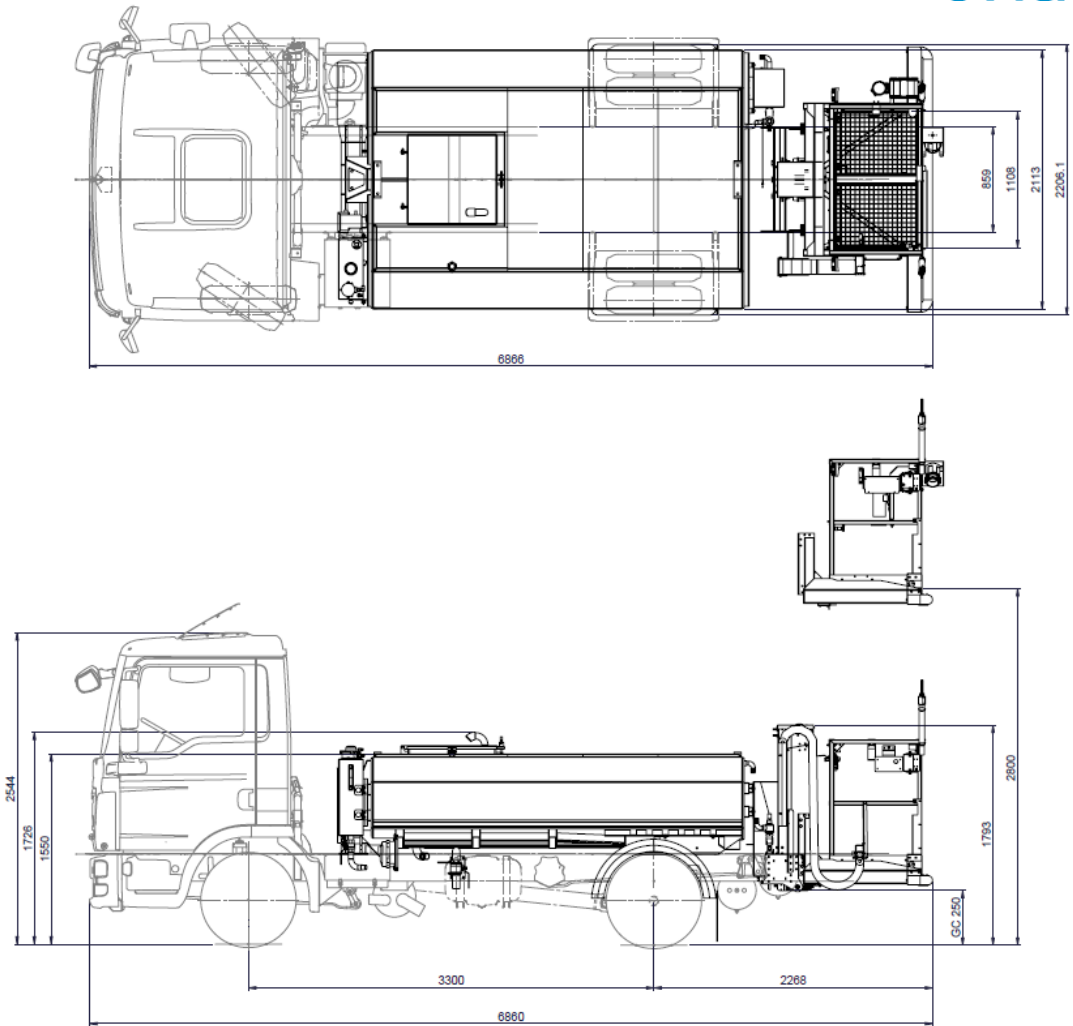

TLD ETBL TPX-100-E-Mk3

Layout & Dimensions:

Length	:	6753mm
Width	:	2506mm
Height	:	2167mm
Weight	:	6954kgs
Ground Clearance	:	97mm
Turning Radius	:	7933mm
Charger Capacity	:	15KW

VESTERGAARD WSU ZWS

Layout & Dimensions:

Length	:	6860mm
Width	:	2210mm
Height	:	2544mm
Weight	:	5200kgs

BRADSHAW AV6

Layout & Dimensions:

Length: 2915mm

Width: 1090mm
 Height: 1700mm
 Service Weight: 910kgs
 Turning Radius: 3310mm

RAMPER TISABAS CONVEYOR BELT

Dimensions:

TISABAS folded:

Length : 609mm
 Width : 533mm
 Height : 813mm

TISABAS unfolded (Flat):

Length : 6100mm
 Width : 609mm
 Height : 76mm
 Weight : 102kgs