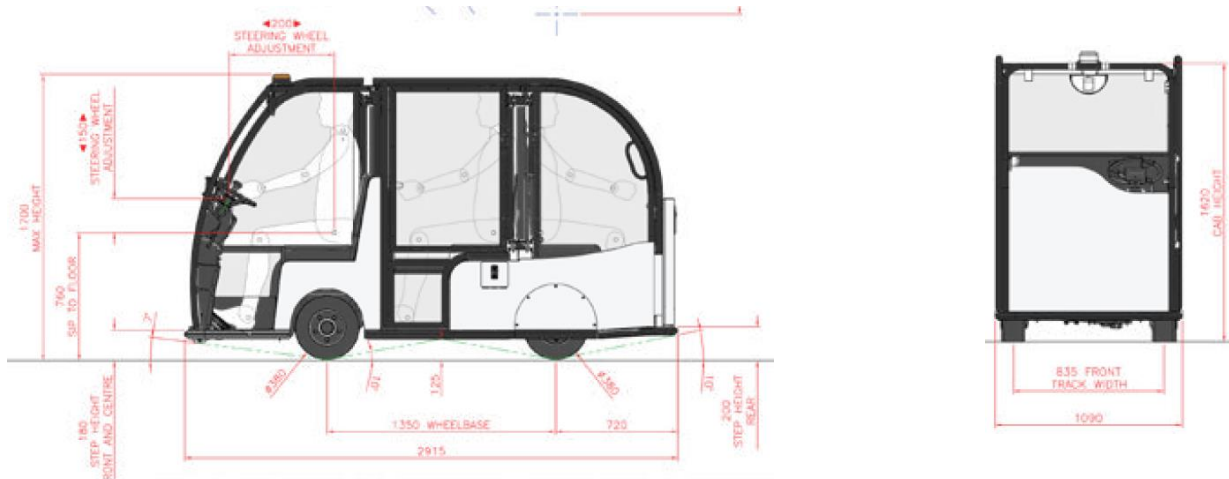

TLD ETBL TPX-100-E-Mk3

Layout & Dimensions:

Length	:	6753mm
Width	:	2506mm
Height	:	2167mm
Weight	:	6954kgs
Ground Clearance	:	97mm
Turning Radius	:	7933mm
Charger Capacity	:	15KW

VESTERGAARD WSU ZWS

Layout & Dimensions:

Length	:	6860mm
Width	:	2210mm
Height	:	2544mm
Weight	:	5200kgs

BRADSHAW AV6

Layout & Dimensions:

Length: 2915mm

Width: 1090mm
 Height: 1700mm
 Service Weight: 910kgs
 Turning Radius: 3310mm

RAMPER TISABAS CONVEYOR BELT

Dimensions:

TISABAS folded:

Length : 609mm
 Width : 533mm
 Height : 813mm

TISABAS unfolded (Flat):

Length : 6100mm
 Width : 609mm
 Height : 76mm
 Weight : 102kgs