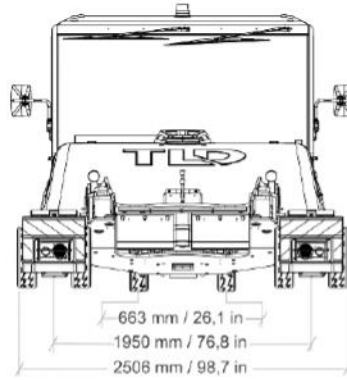

TLD ETBL TPX-100-E-Mk3

Layout & Dimensions:

Length	:	6753mm
Width	:	2506mm
Height	:	2167mm
Weight	:	6954kgs
Ground Clearance	:	97mm
Turning Radius	:	7933mm
Charger Capacity	:	15KW

VESTERGAARD WSU ZWS

Layout & Dimensions:

Length	:	6860mm
Width	:	2210mm
Height	:	2544mm
Weight	:	5200kgs

BRADSHAW AV6

Layout & Dimensions:

Length: 2915mm

Width: 1090mm
 Height: 1700mm
 Service Weight: 910kgs
 Turning Radius: 3310mm

RAMPER TISABAS CONVEYOR BELT

Dimensions:

TISABAS folded:

Length : 609mm
 Width : 533mm
 Height : 813mm

TISABAS unfolded (Flat):

Length : 6100mm
 Width : 609mm
 Height : 76mm
 Weight : 102kgs