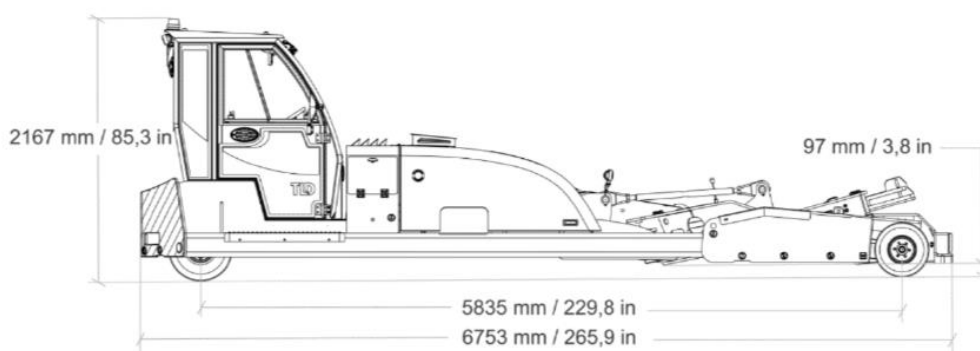

TLD ETBL TPX-100-E-Mk3

Layout & Dimensions:

Length	:	6753mm
Width	:	2506mm
Height	:	2167mm
Weight	:	6954kgs
Ground Clearance	:	97mm
Turning Radius	:	7933mm
Charger Capacity	:	15KW

VESTERGAARD WSU ZWS

Layout & Dimensions:

Length	:	6860mm
Width	:	2210mm
Height	:	2544mm
Weight	:	5200kgs

BRADSHAW AV6

Layout & Dimensions:

Length: 2915mm

Width: 1090mm
 Height: 1700mm
 Service Weight: 910kgs
 Turning Radius: 3310mm

RAMPER TISABAS CONVEYOR BELT

Dimensions:

TISABAS folded:

Length : 609mm
 Width : 533mm
 Height : 813mm

TISABAS unfolded (Flat):

Length : 6100mm
 Width : 609mm
 Height : 76mm
 Weight : 102kgs